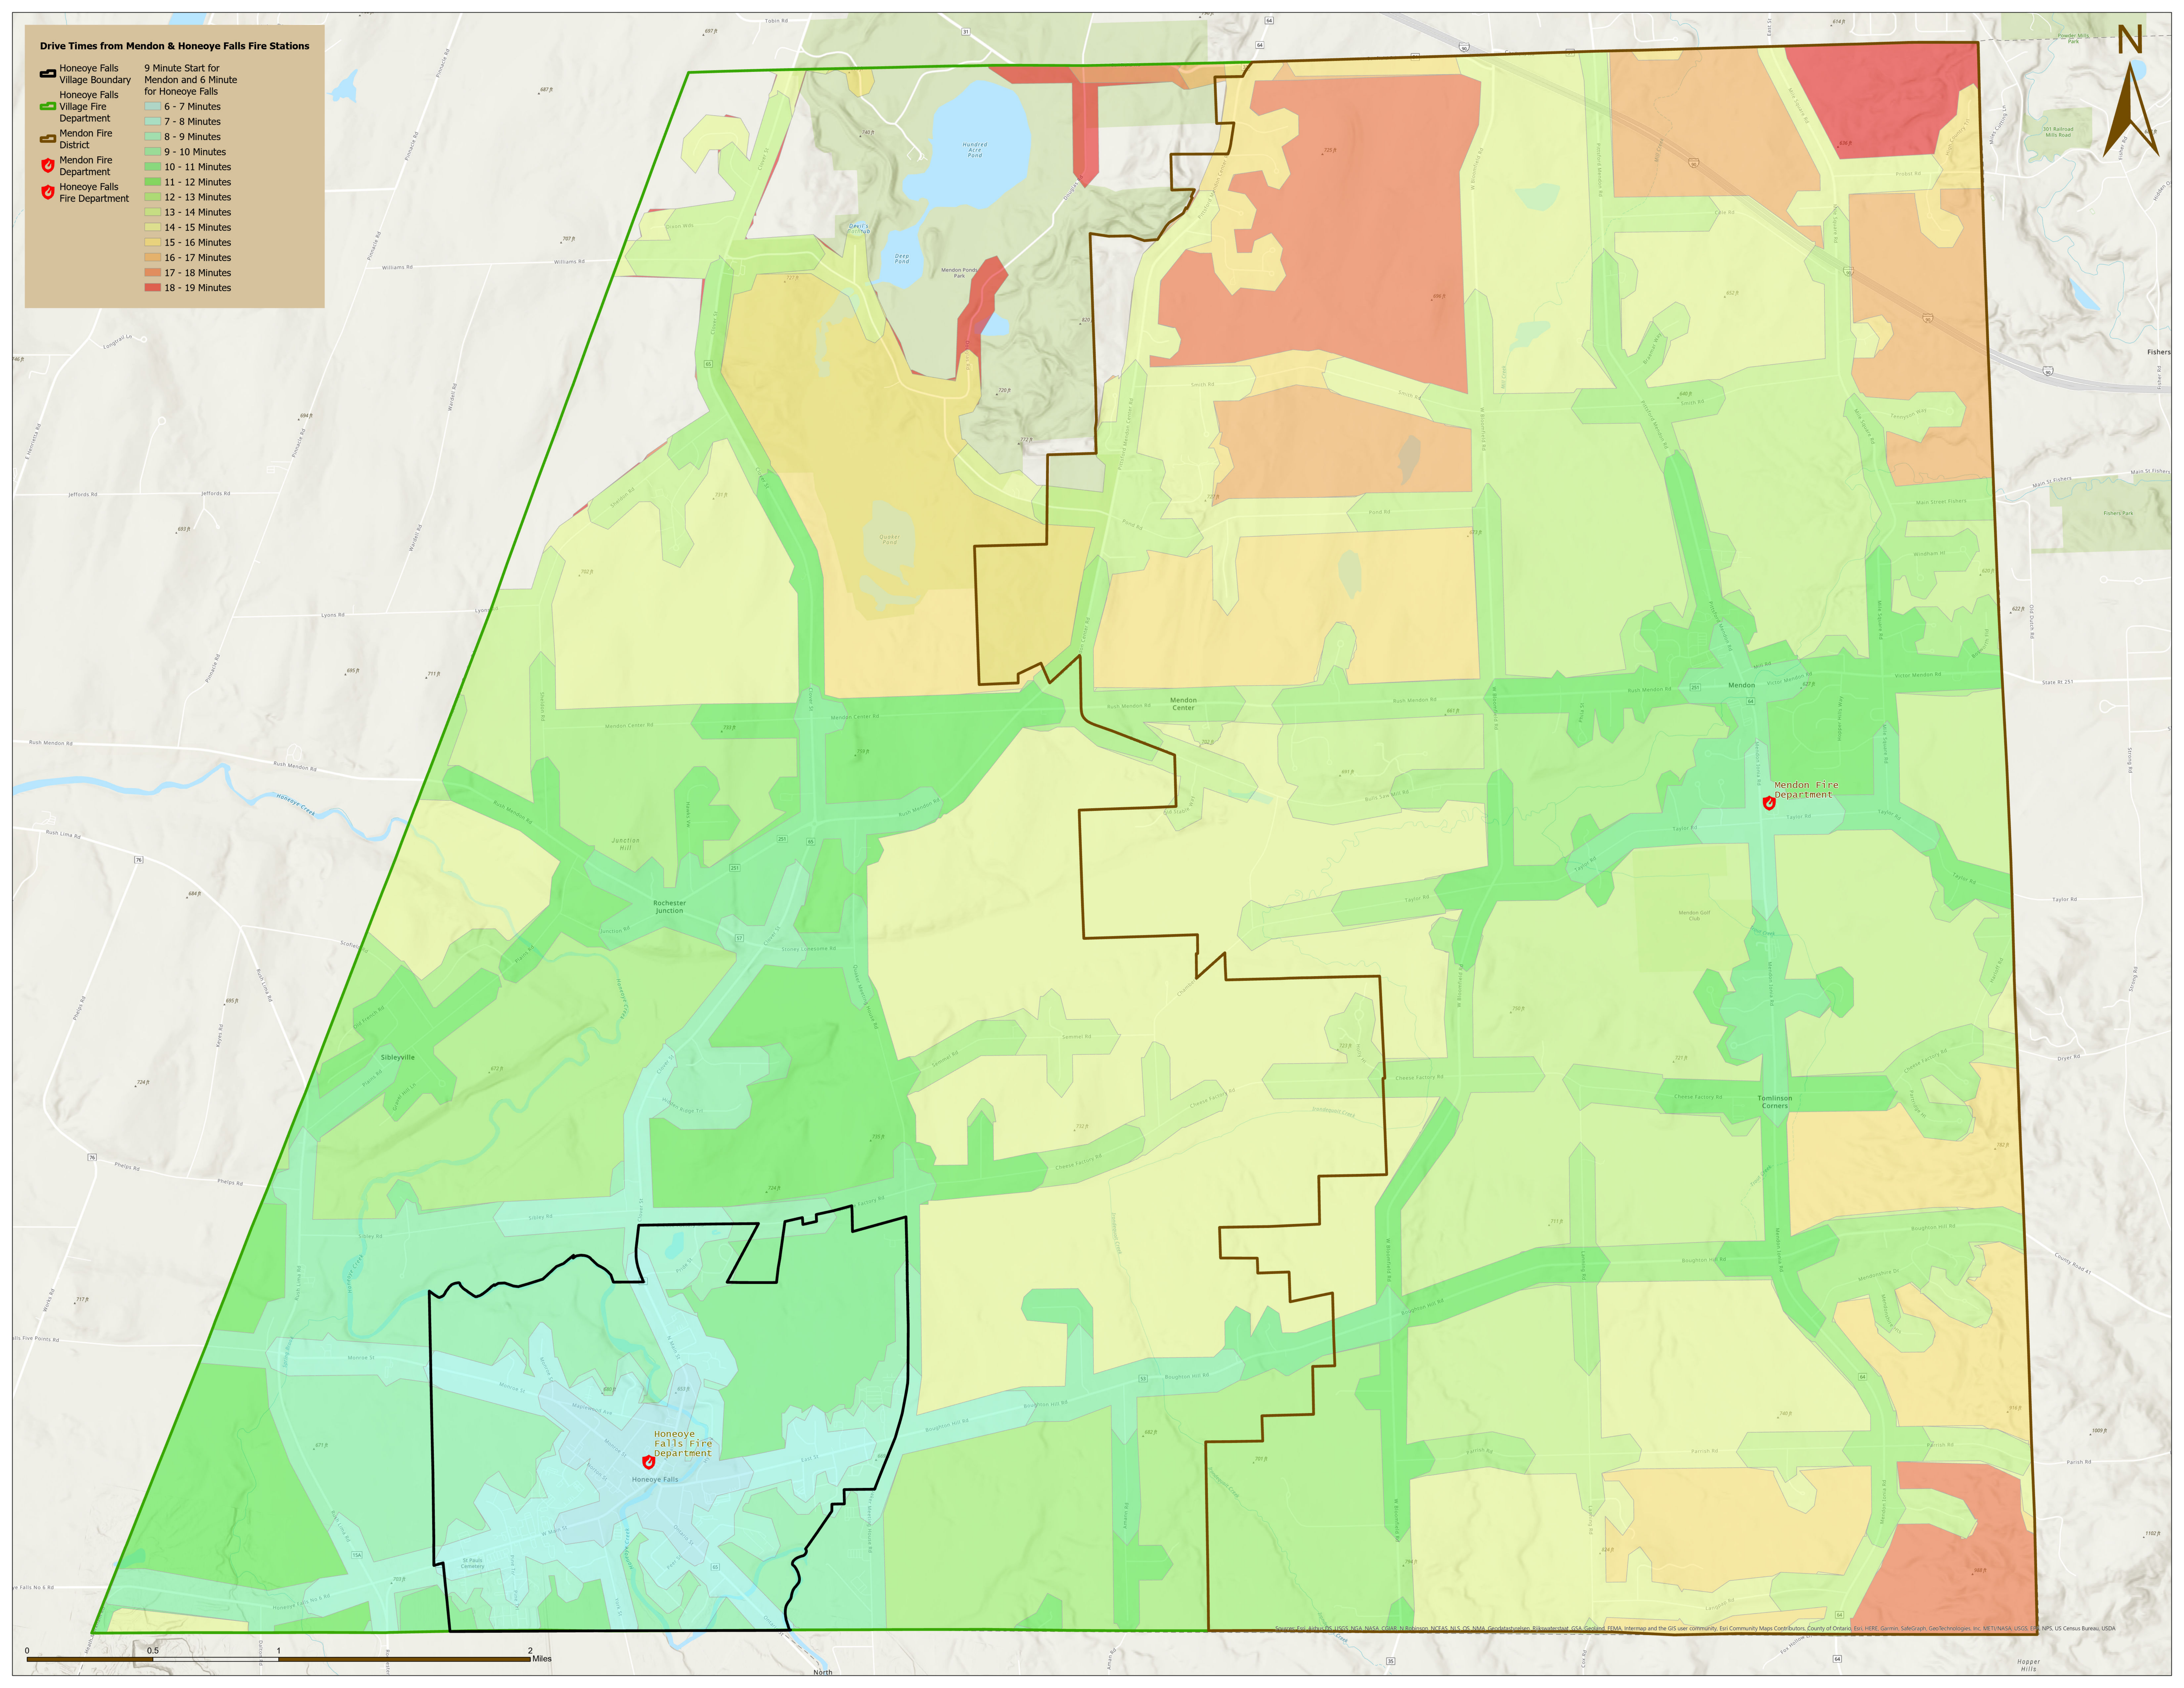

Drive Times from Mendon & Honeoye Falls Fire Stations

- Honeye Falls Village Boundary
- Mendon Fire District
- Honeoye Falls Fire Department
- Mendon Fire Department

9 Minute Start for Mendon and 6 Minute for Honeoye Falls

- 6 - 7 Minutes
- 7 - 8 Minutes
- 8 - 9 Minutes
- 9 - 10 Minutes
- 10 - 11 Minutes
- 11 - 12 Minutes
- 12 - 13 Minutes
- 13 - 14 Minutes
- 14 - 15 Minutes
- 15 - 16 Minutes
- 16 - 17 Minutes
- 17 - 18 Minutes
- 18 - 19 Minutes