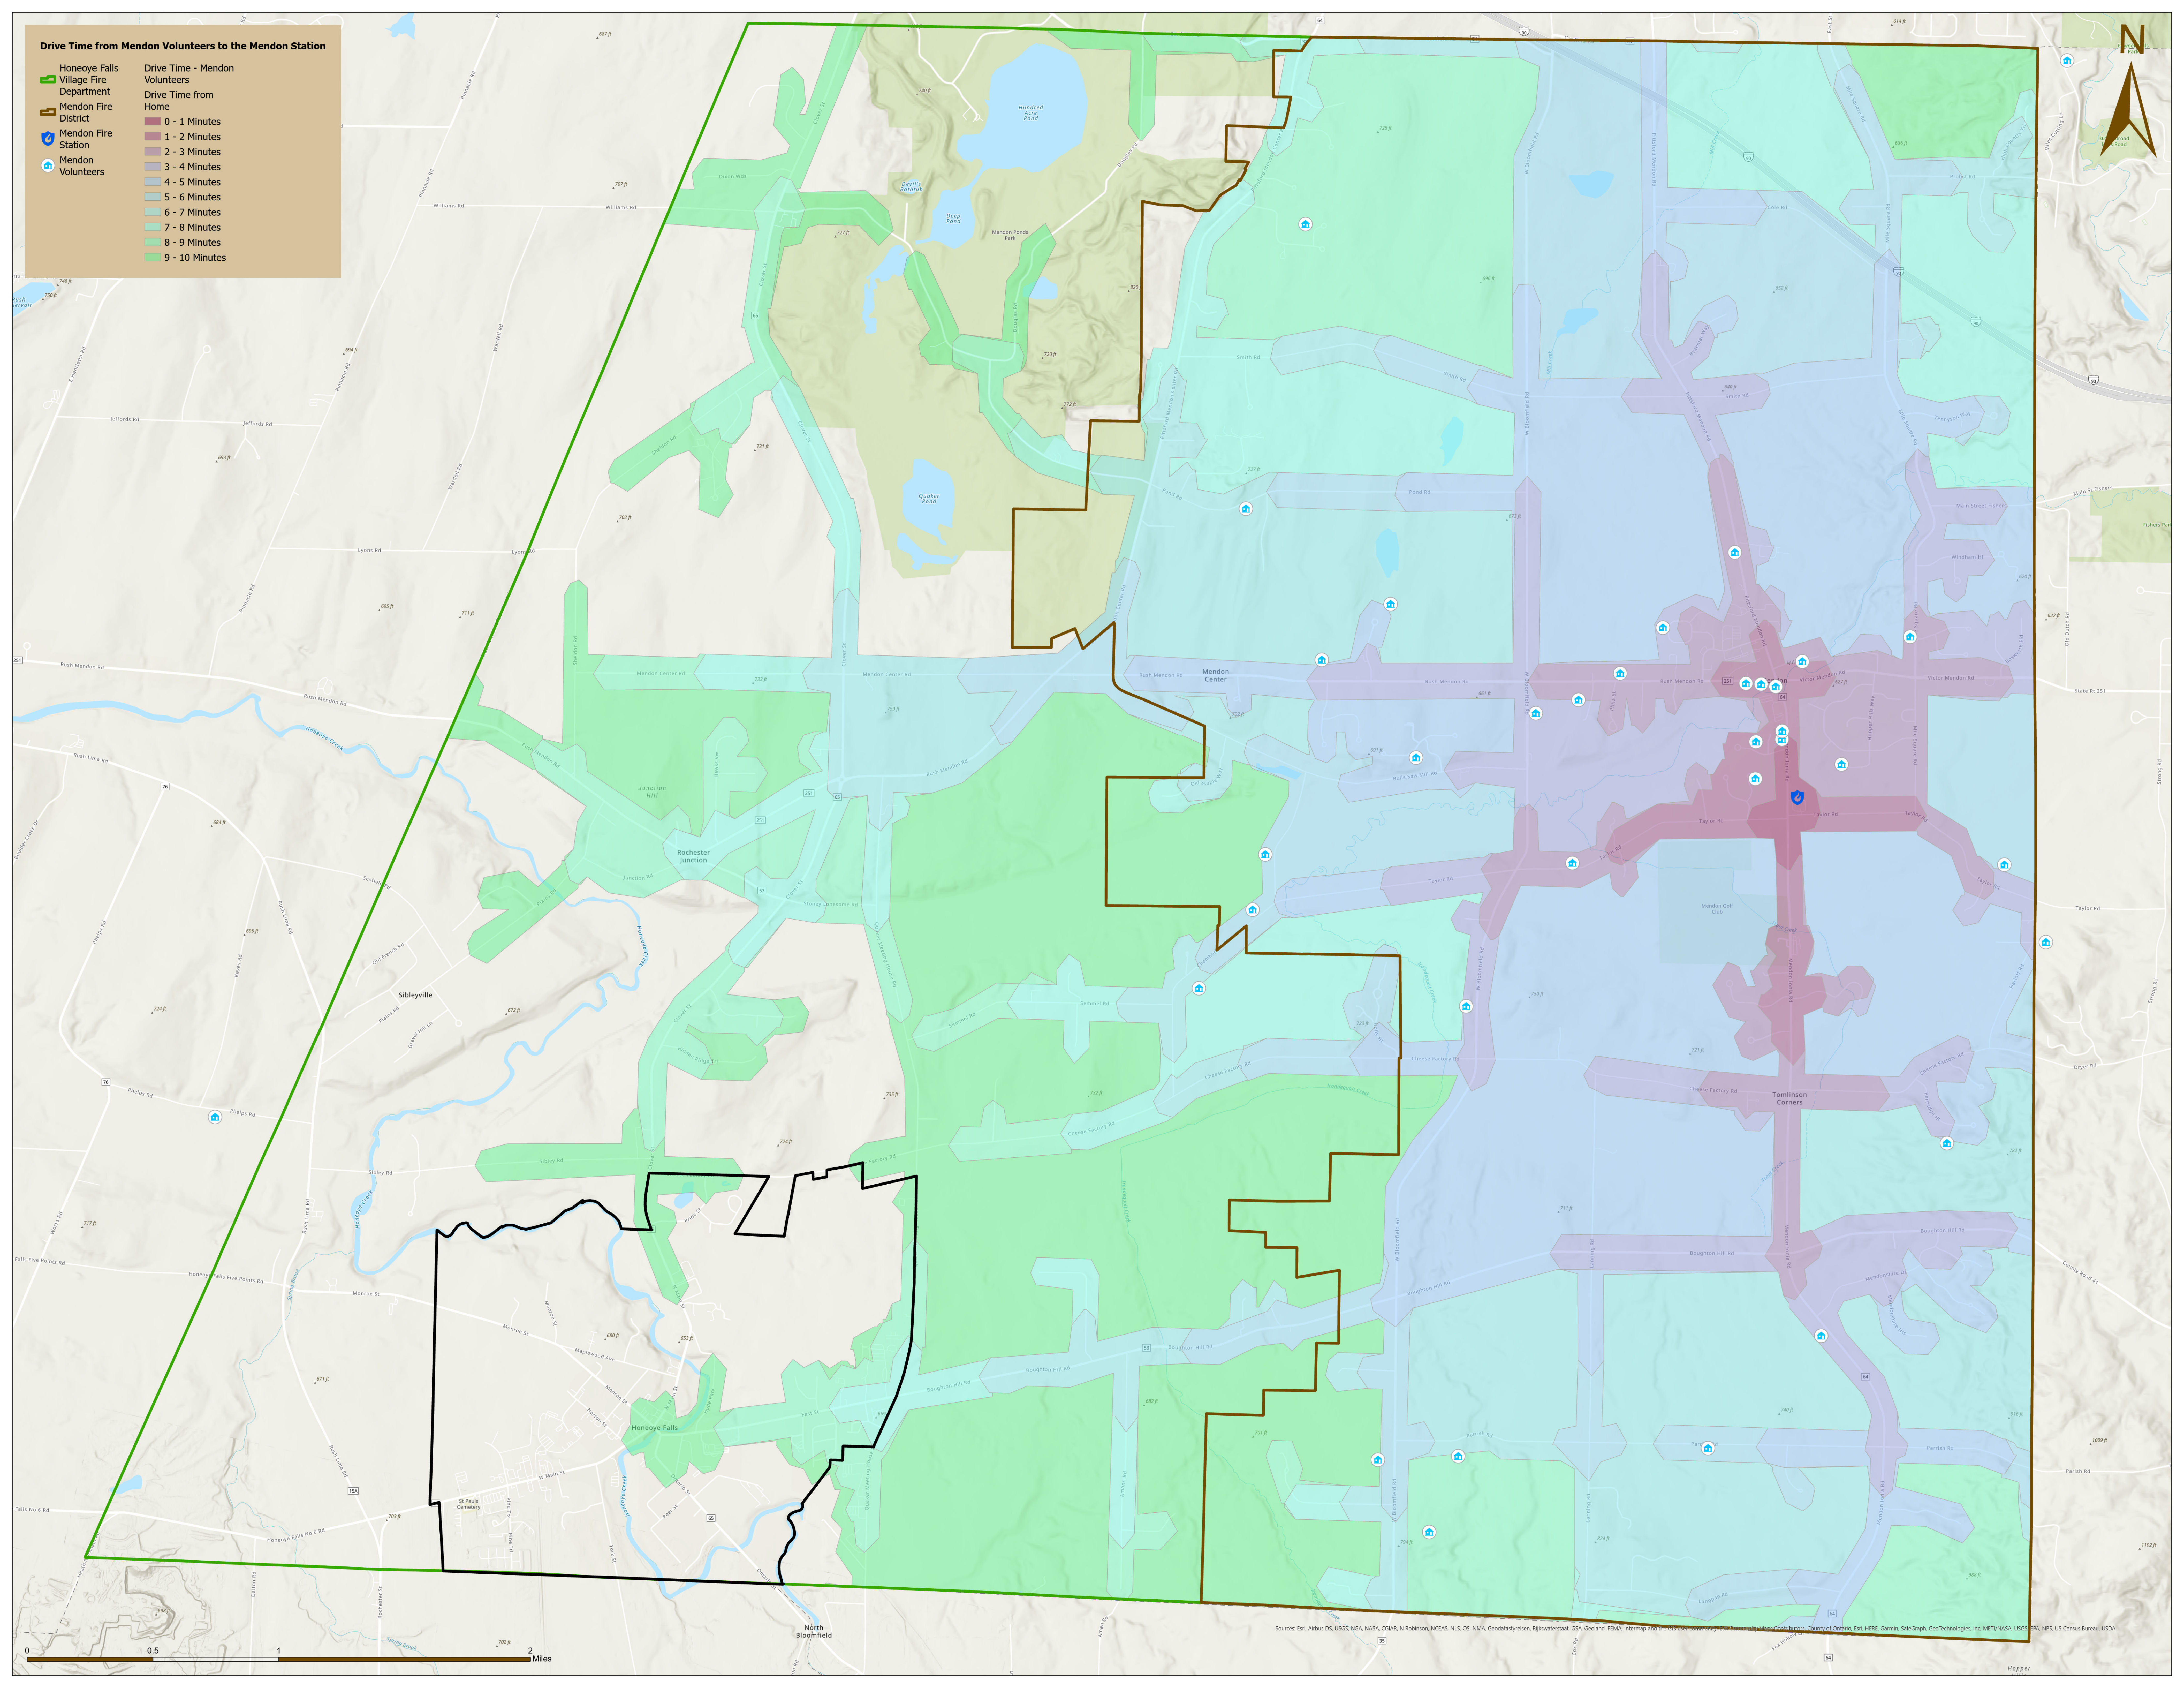

Drive Time from Mendon Volunteers to the Mendon Station

 Honeoye Falls Village Fire Department	Drive Time - Mendon Volunteers
 Mendon Fire District	Drive Time from Home
 Mendon Fire Station	0 - 1 Minutes
 Mendon Volunteers	1 - 2 Minutes
	2 - 3 Minutes
	3 - 4 Minutes
	4 - 5 Minutes
	5 - 6 Minutes
	6 - 7 Minutes
	7 - 8 Minutes
	8 - 9 Minutes
	9 - 10 Minutes

Sources: Esri, Airbus DS, USGS, NGA, NASA, CGAR, N Robinson, NCEAS, NLS, OS, NMA, Geodatasystemen, Rijkswaterstaat, GSA, GeoLand, FEMA, Intermap and the US Army Corps of Engineers, Esri, METI/NASA, USGS, NPS, US Census Bureau, USDA