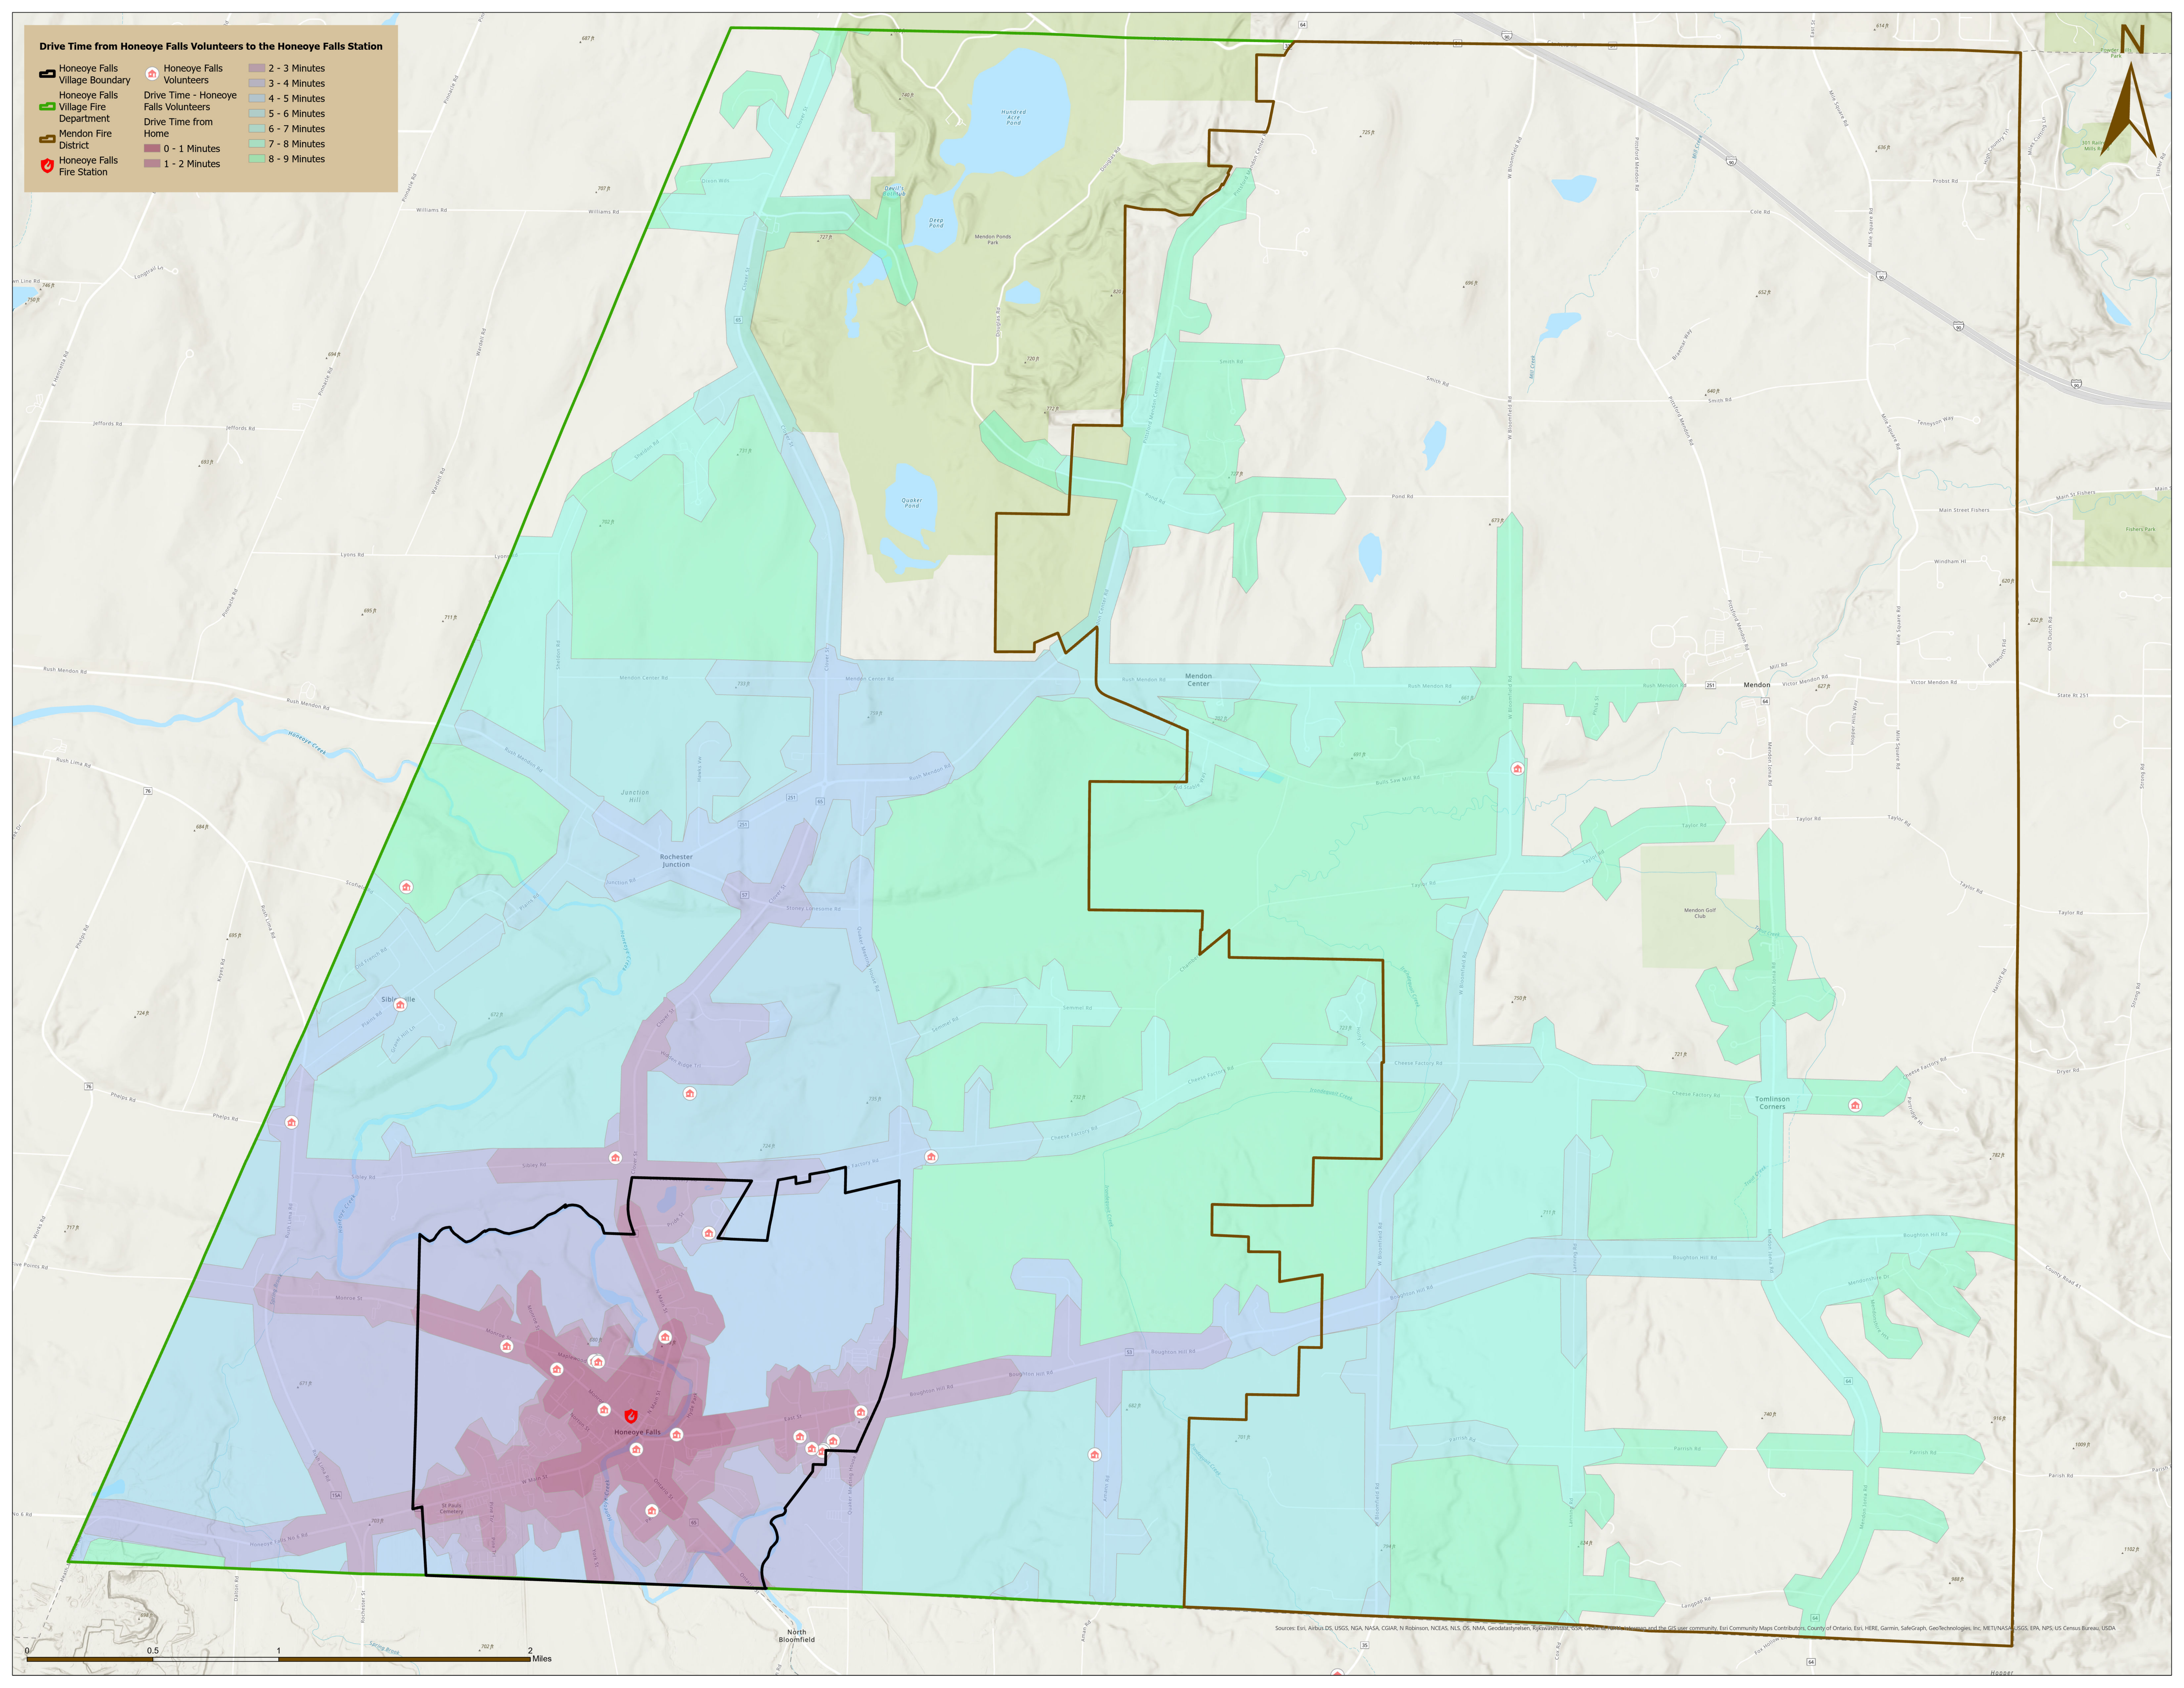

**Drive Time from Honeoye Falls Volunteers to the Honeoye Falls Station**

-  Honeye Falls Village Boundary
-  Honeye Falls Village Fire Department
-  Mendon Fire District
-  Honeye Falls Fire Station
-  Honeye Falls Volunteers
-  Drive Time from Home
-  0 - 1 Minutes
-  1 - 2 Minutes
-  2 - 3 Minutes
-  3 - 4 Minutes
-  4 - 5 Minutes
-  5 - 6 Minutes
-  6 - 7 Minutes
-  7 - 8 Minutes
-  8 - 9 Minutes

Source: Esri, Airbus DS, USGS, NOAA, NASA, CGAR, N Robinson, NCEAS, NLS, OS, NMA, Geodatenzentrum, Rijksdienst voor het Cultureel Erfgoed, CNR, U.S. Geological Survey, Esri, HERE, Garmin, Swire, GeoTechnology, Inc., METI/NASA, USGS, EPA, NPS, US Census Bureau, USDA