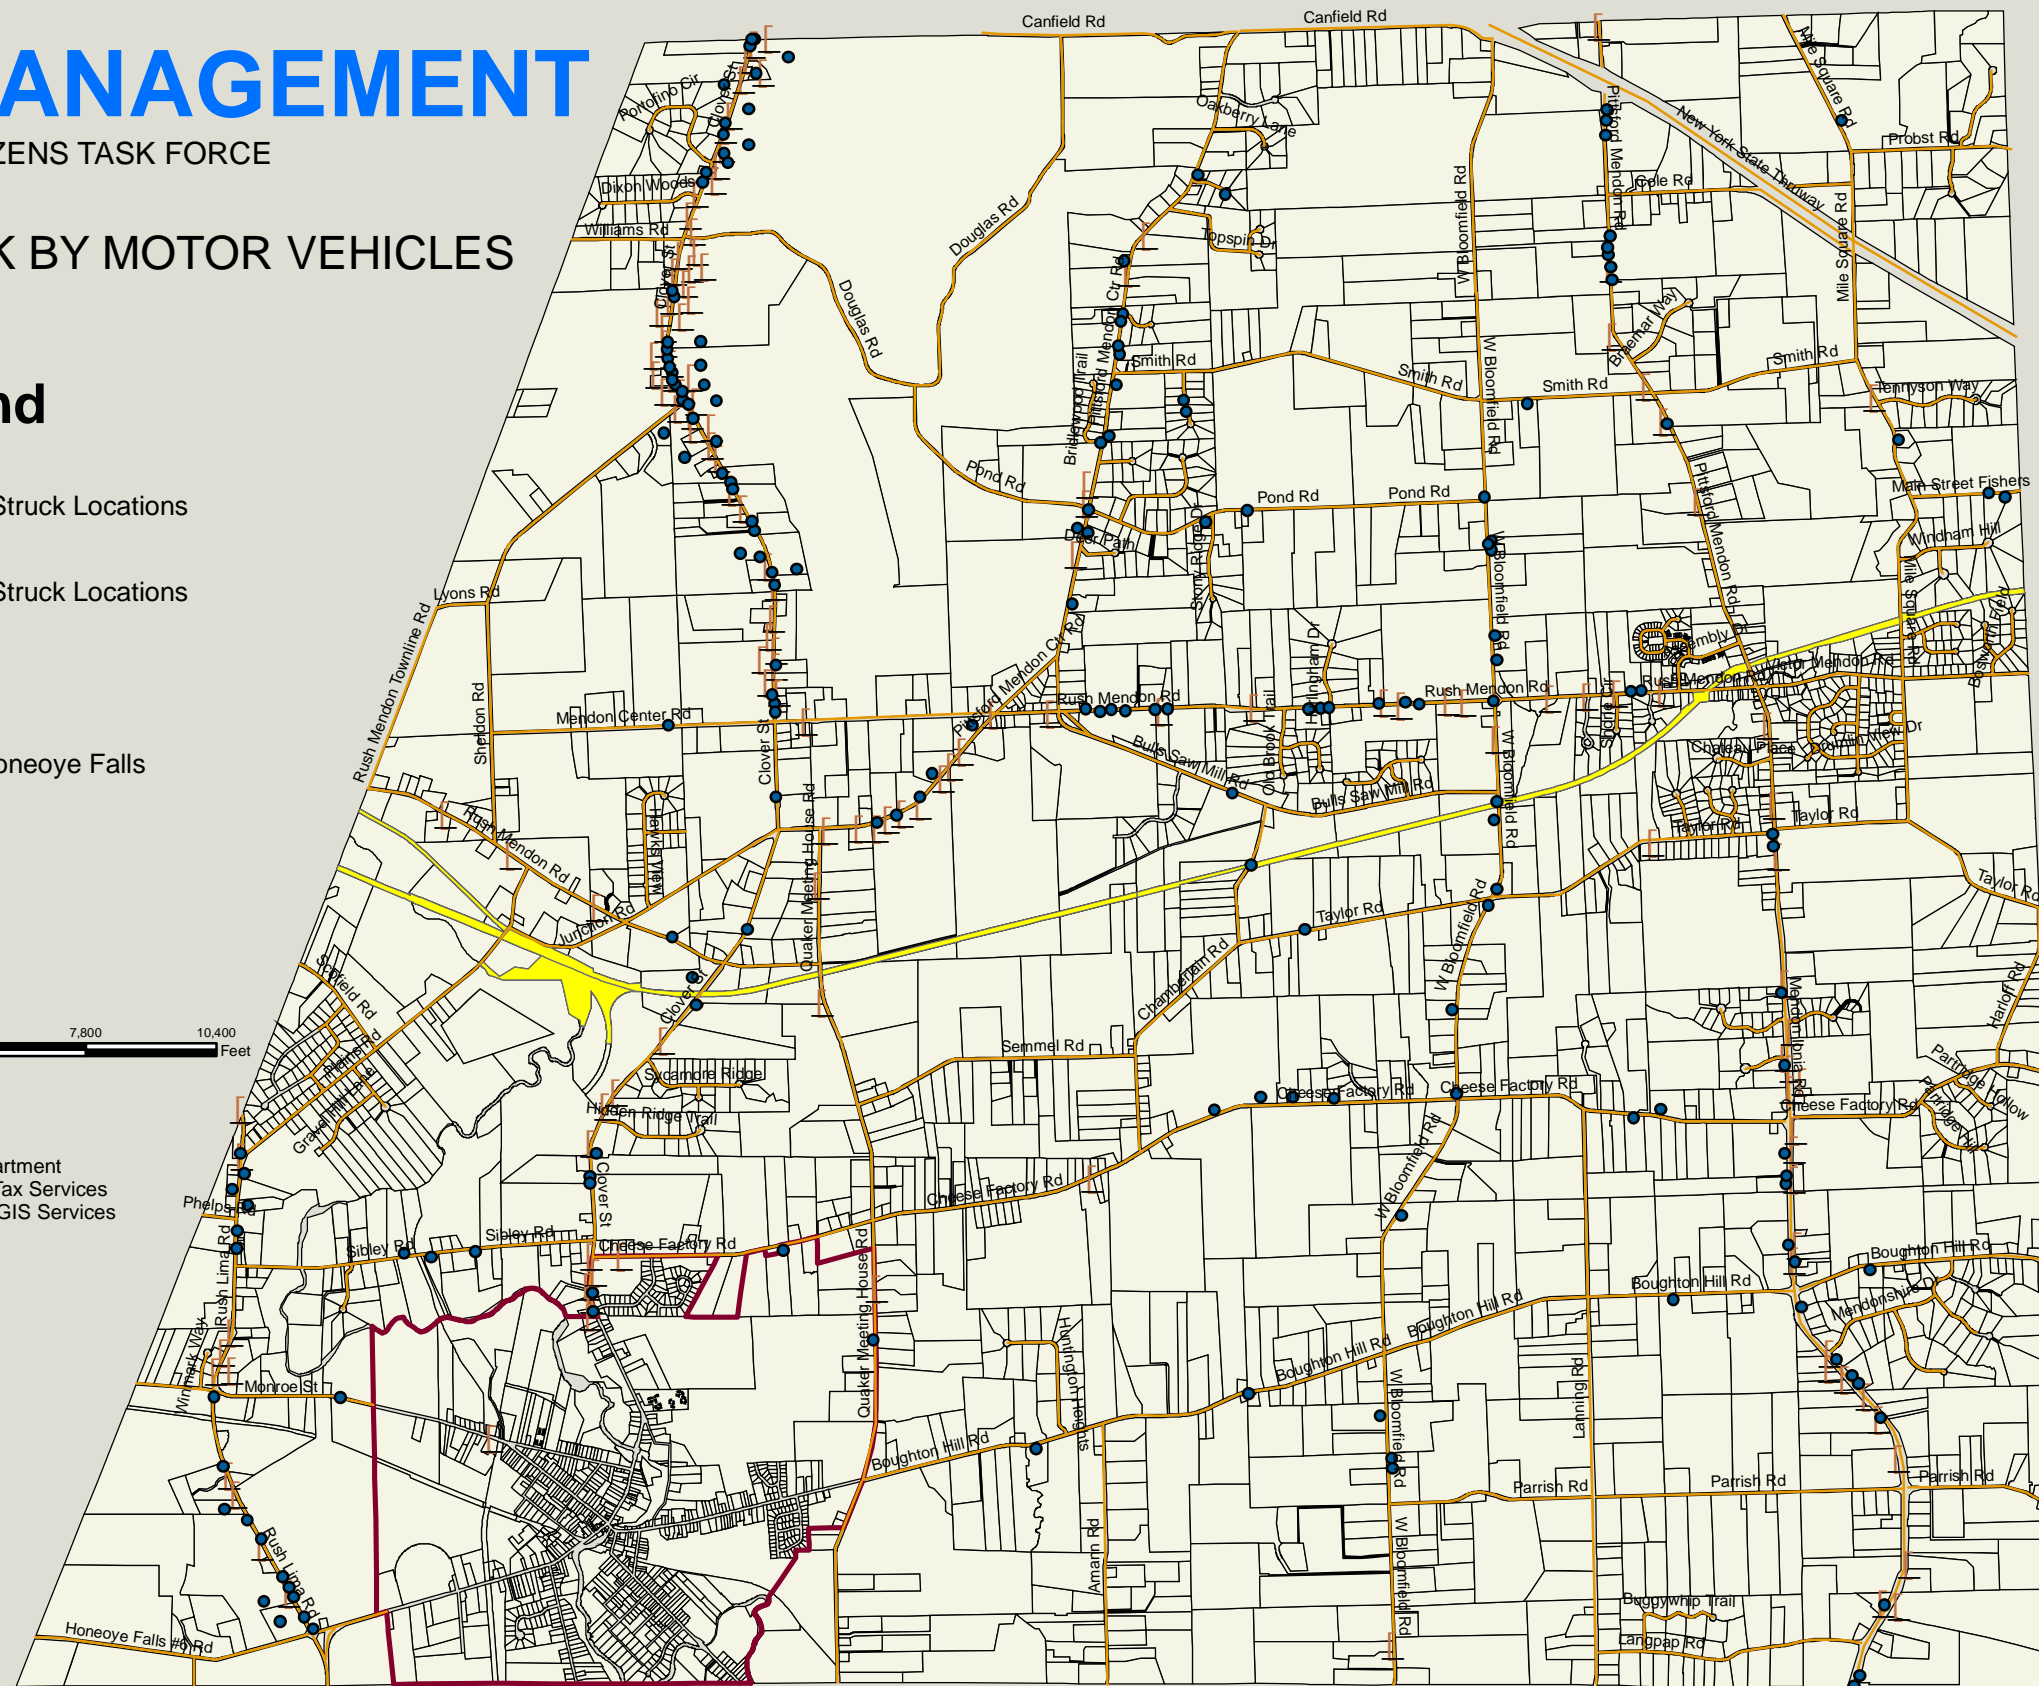

# DEER MANAGEMENT

A CITIZENS TASK FORCE

## DEER STRUCK BY MOTOR VEHICLES

### Legend

-  2007 Deer Struck Locations
-  2006 Deer Struck Locations
-  Parcels
-  Village of Honeoye Falls

DATA SOURCE(S):  
 - Town of Mendon Highway Department  
 - Monroe County Real Property Tax Services  
 - Monroe County Department of GIS Services

MONROE COUNTY, NEW YORK